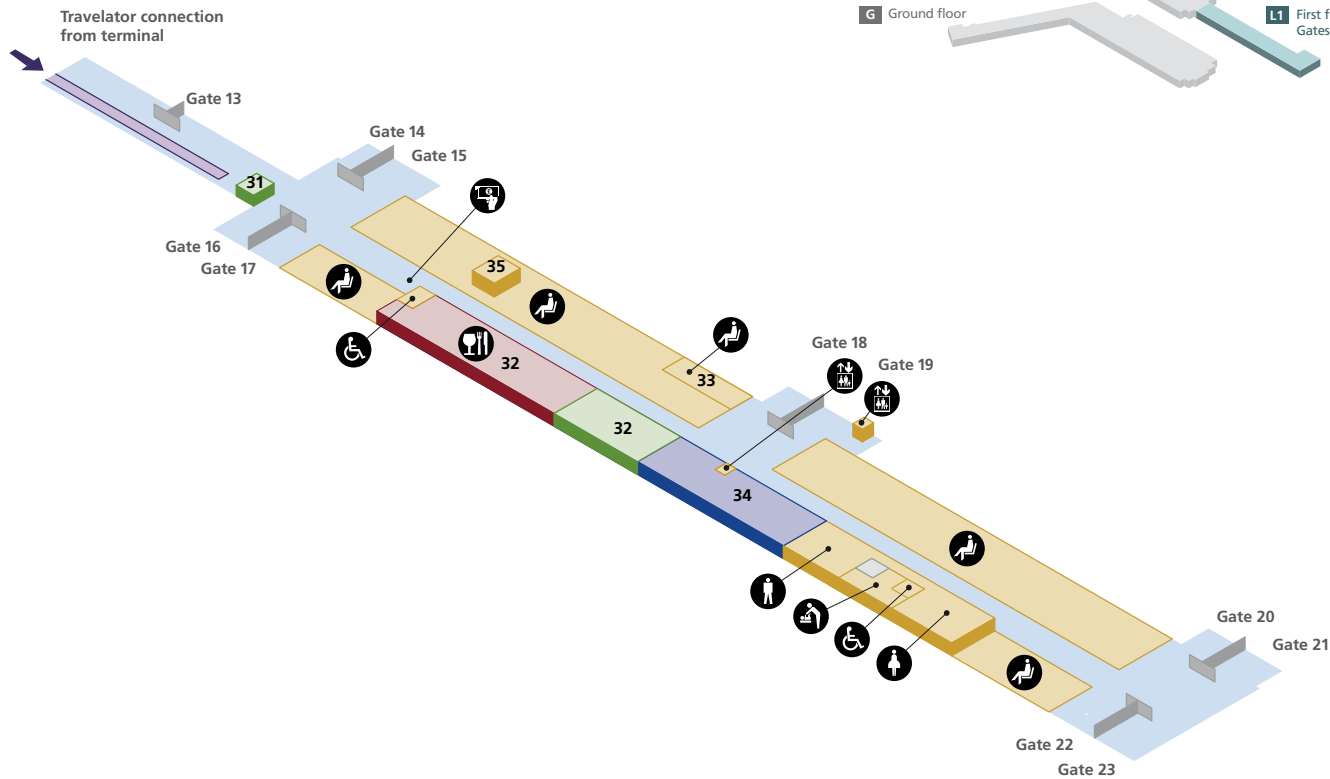

## Airline lounges

British Airways lounge	20	Servisair lounge	3	33
BMI lounge	5			

- Accessible toilet
- Baby care
- Bar/Pub
- Bureau de change
- Cash machine
- Check-in
- Lift
- Passenger assistance
- Passenger seating area
- Postbox
- Restaurant/Café
- Security
- Telephone
- Male toilets
- Female toilets
- Wireless hotspot
- Public areas
- Passenger areas

# Edinburgh Airport

First floor – Gates 13-23

Edinburgh Airport plan