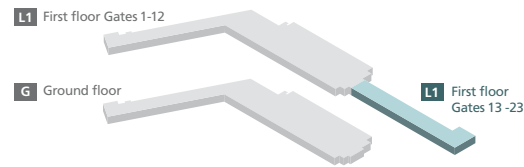

## Airline lounges

British Airways lounge	20	Servisair lounge	3	33
BMI lounge	5			

- Accessible toilet
- Baby care
- Bar/Pub
- Bureau de change
- Cash machine
- Check-in
- Lift
- Passenger assistance
- Passenger seating area
- Postbox
- Restaurant/Café
- Security
- Telephone
- Male toilets
- Female toilets
- Wireless hotspot
- Public areas
- Passenger areas

# Edinburgh Airport

First floor – Gates 13-23

Edinburgh Airport plan