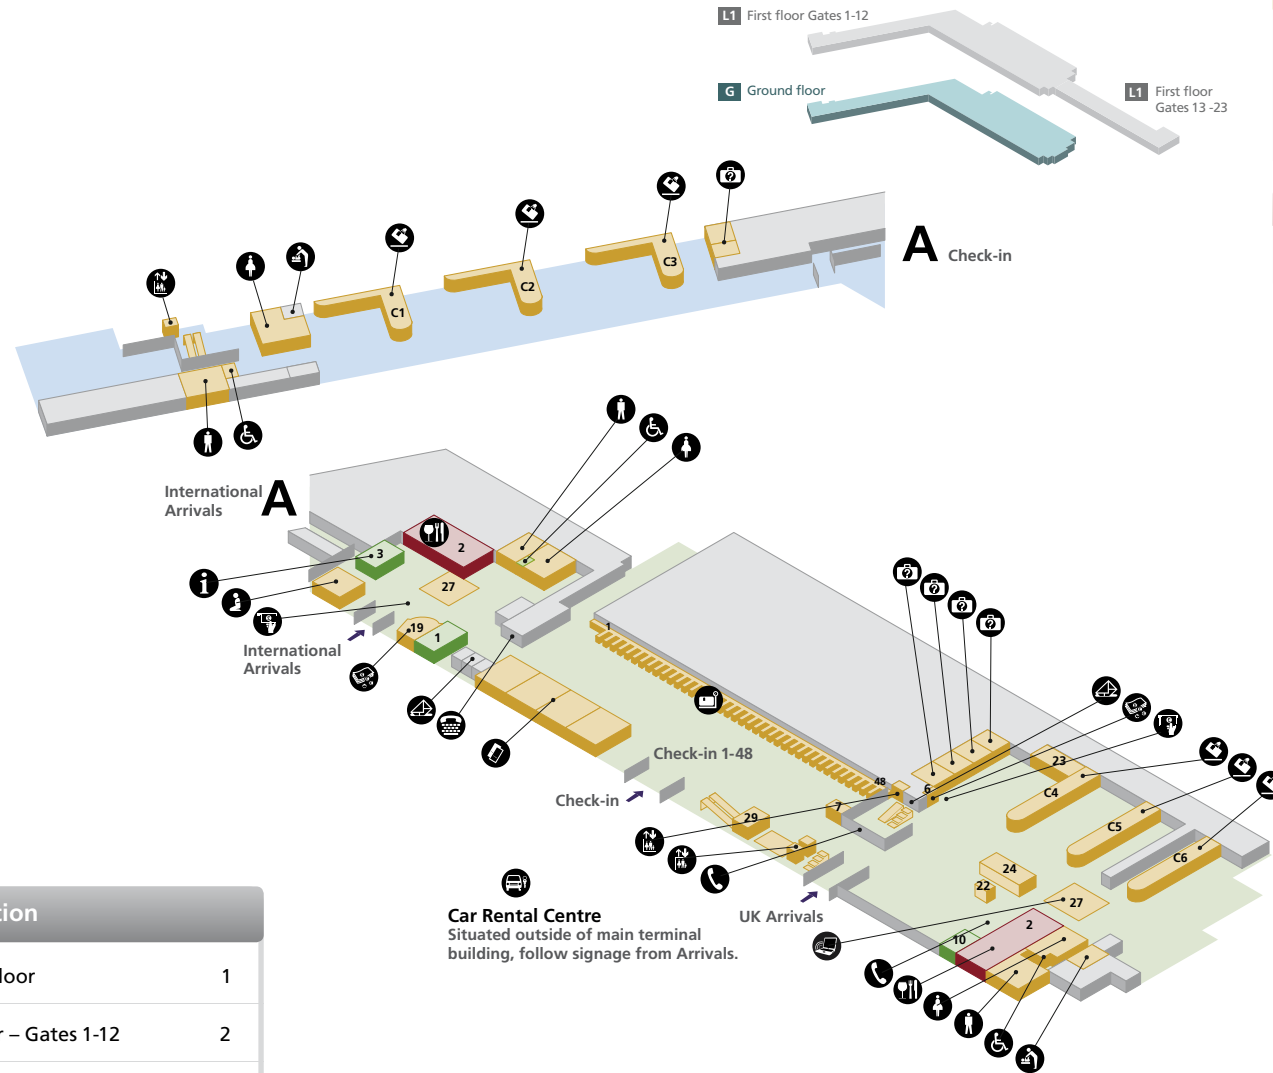

# Edinburgh Airport

Ground floor

Edinburgh Airport plan

Navigation	
Ground floor	1
First floor – Gates 1-12	2
First floor – Gates 13-23	3

# Edinburgh Airport

First floor – Gates 1-12

Navigation	
Ground floor	1
First floor – Gates 1-12	2
First floor – Gates 13-23	3

## Airline lounges

British Airways lounge	20	Servisair lounge	3	33
BMI lounge	5			

- Accessible toilet
- Baby care
- Bar/Pub
- Bureau de change
- Cash machine
- Check-in
- Lift
- Passenger assistance
- Passenger seating area
- Postbox
- Restaurant/Café
- Security
- Telephone
- Male toilets
- Female toilets
- Wireless hotspot
- Public areas
- Passenger areas