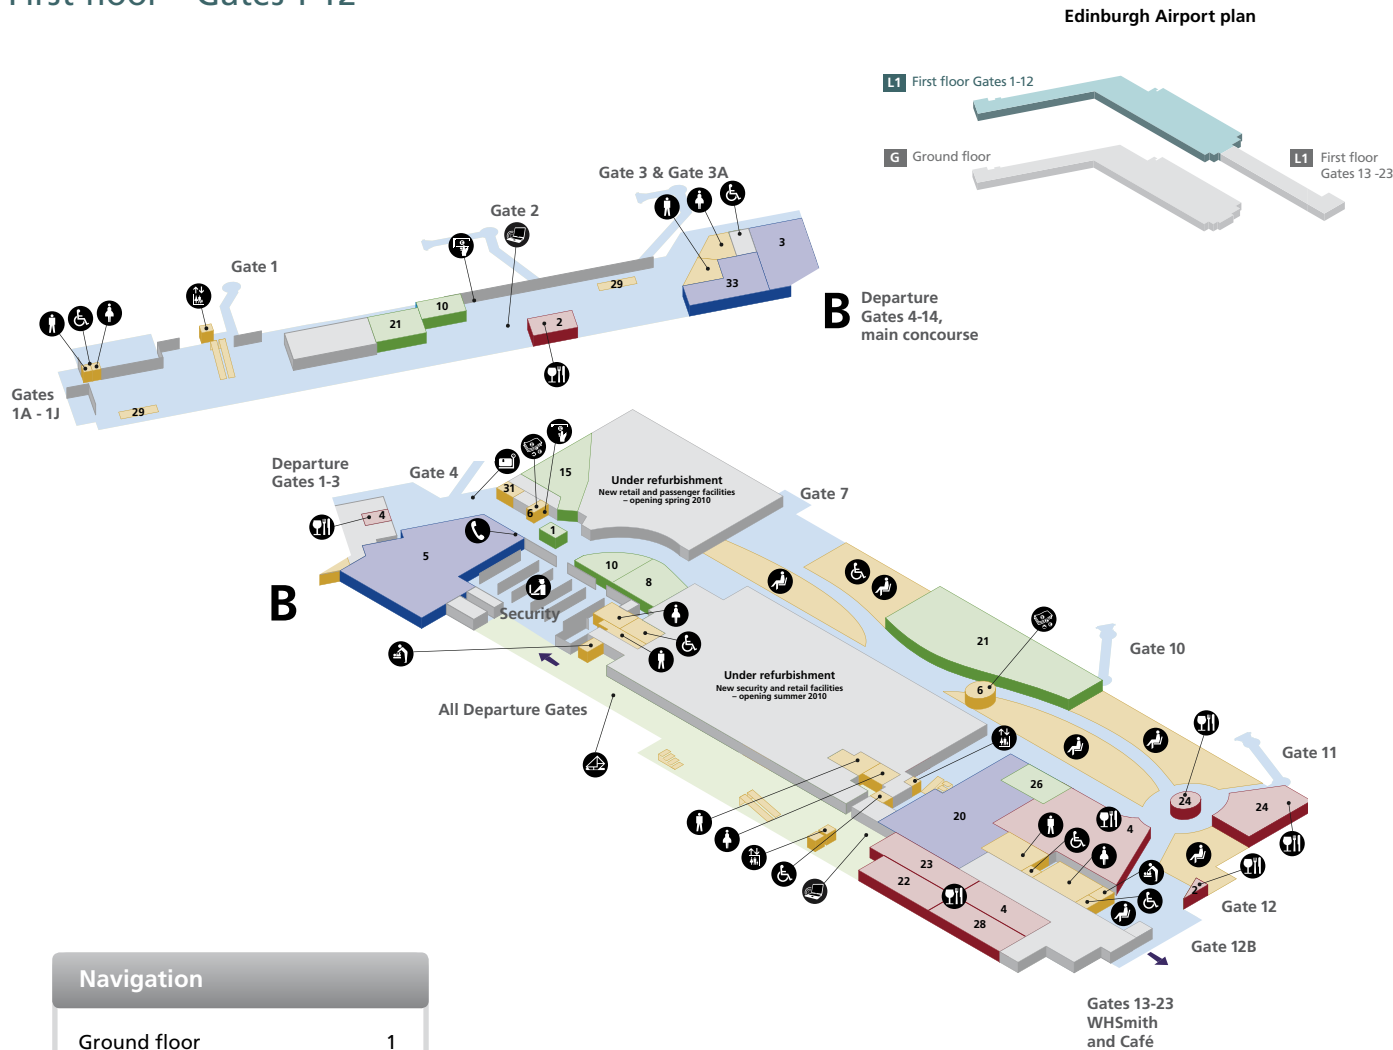

Navigation	
Ground floor	1
First floor – Gates 1-12	2
First floor – Gates 13-23	3

# Edinburgh Airport

First floor – Gates 1-12

Navigation	
Ground floor	1
First floor – Gates 1-12	2
First floor – Gates 13-23	3

## Shopping

Boots	15	Tie Rack/Rolling Luggage	1
Dixons	10	WHSmith	8
The Liquorice Tree	26	World Duty Free	21

## Airline lounges

British Airways lounge	20	Servisair lounge	3	33
BMI lounge	5			

- Accessible toilet
- Baby care
- Bar/Pub
- Bureau de change
- Cash machine
- Check-in
- Lift
- Passenger assistance
- Passenger seating area
- Postbox
- Restaurant/Café
- Security
- Telephone
- Male toilets
- Female toilets
- Wireless hotspot
- Public areas
- Passenger areas