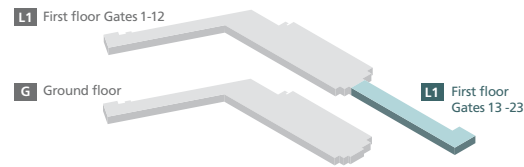

## Airline lounges

British Airways lounge	20	Servisair lounge	3	33
BMI lounge	5			

Accessible toilet	Lift	Telephone
Babycare	Passenger assistance	Male toilets
Bar/Pub	Passenger seating area	Female toilets
Bureau de change	Postbox	Wireless hotspot
Cash machine	Restaurant/Café	Public areas
Check-in	Security	Passenger areas

# Edinburgh Airport

First floor – Gates 13-23

Edinburgh Airport plan