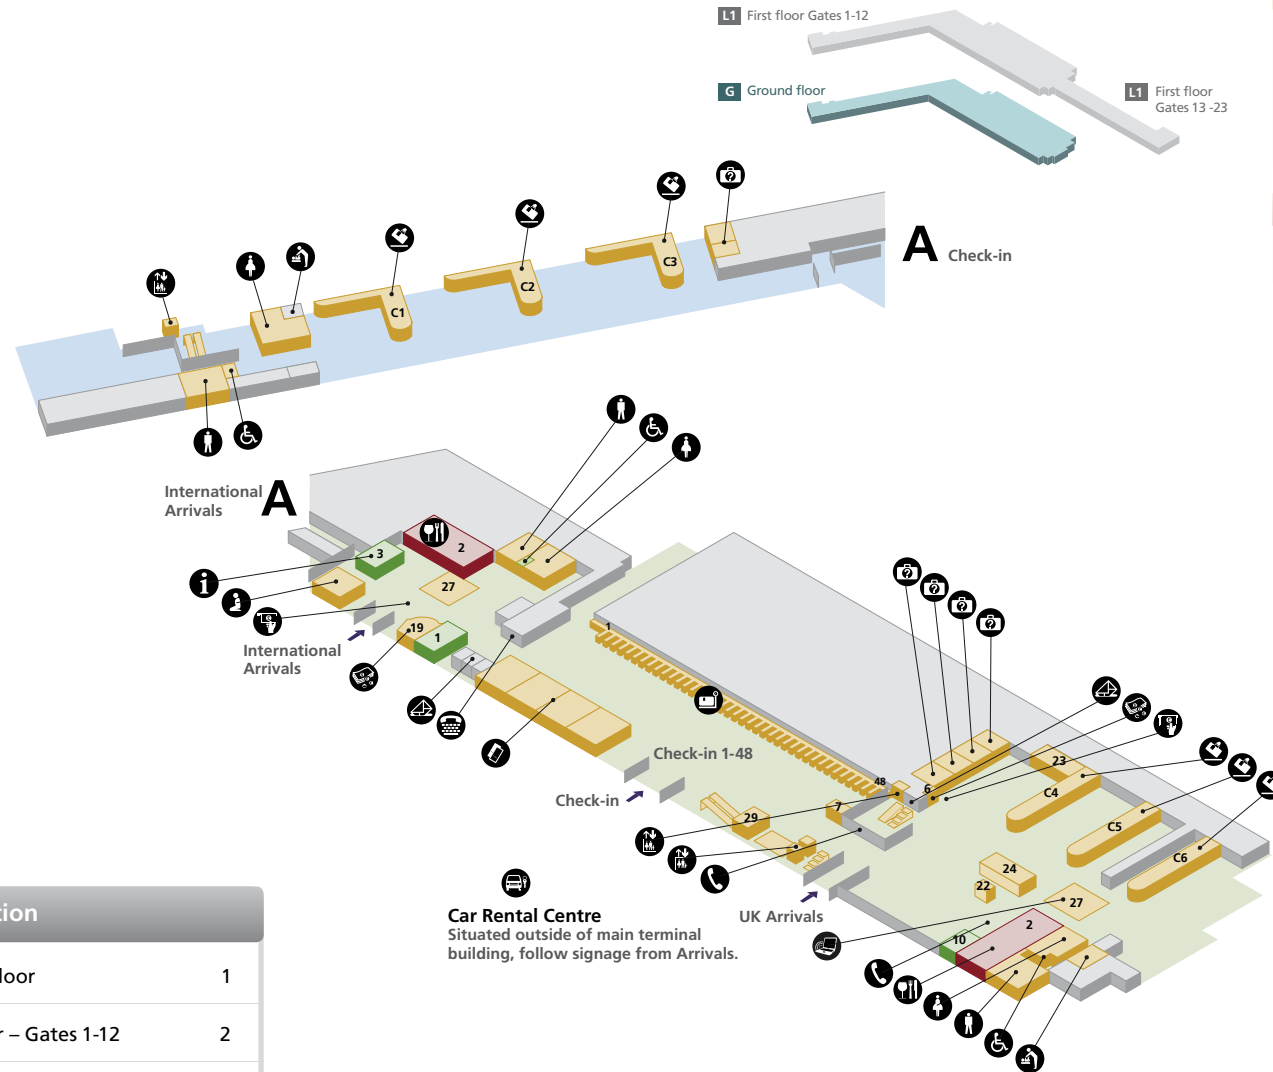

# Edinburgh Airport

Ground floor

Edinburgh Airport plan

### Navigation

Ground floor	1
First floor – Gates 1-12	2
First floor – Gates 13-23	3

## Services

American Express bureau de change	6	Reserved seating	29
Customs point	31		

## Airline lounges

British Airways lounge	20	Servisair lounge	3	33
BMI lounge	5			

Accessible toilet	Lift	Telephone
Babycare	Passenger assistance	Male toilets
Bar/Pub	Passenger seating area	Female toilets
Bureau de change	Postbox	Wireless hotspot
Cash machine	Restaurant/Café	Public areas
Check-in	Security	Passenger areas