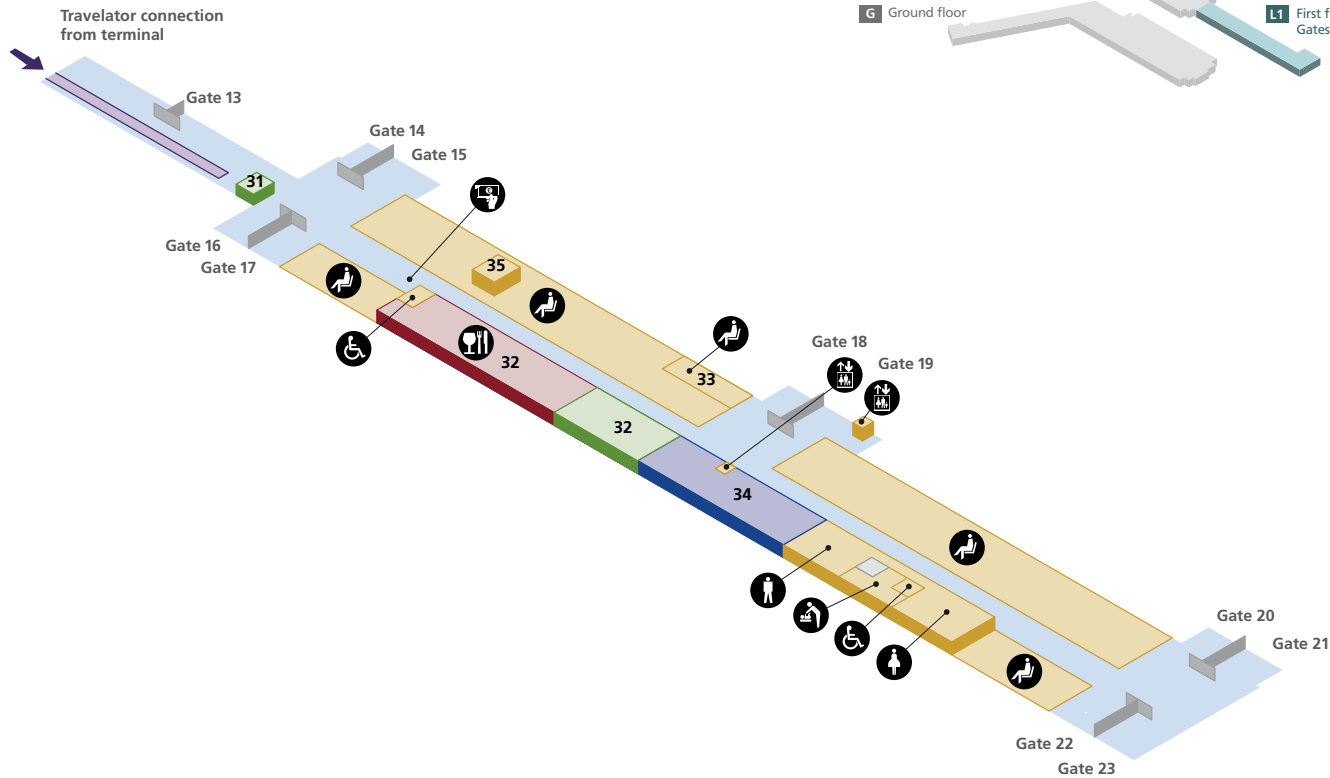

## Airline lounges

British Airways lounge	20	Servisair lounge	3	33
BMI lounge	5			

Accessible toilet	Lift	Telephone
Babycare	Passenger assistance	Male toilets
Bar/Pub	Passenger seating area	Female toilets
Bureau de change	Postbox	Wireless hotspot
Cash machine	Restaurant/Café	Public areas
Check-in	Security	Passenger areas

# Edinburgh Airport

First floor – Gates 13-23

Edinburgh Airport plan