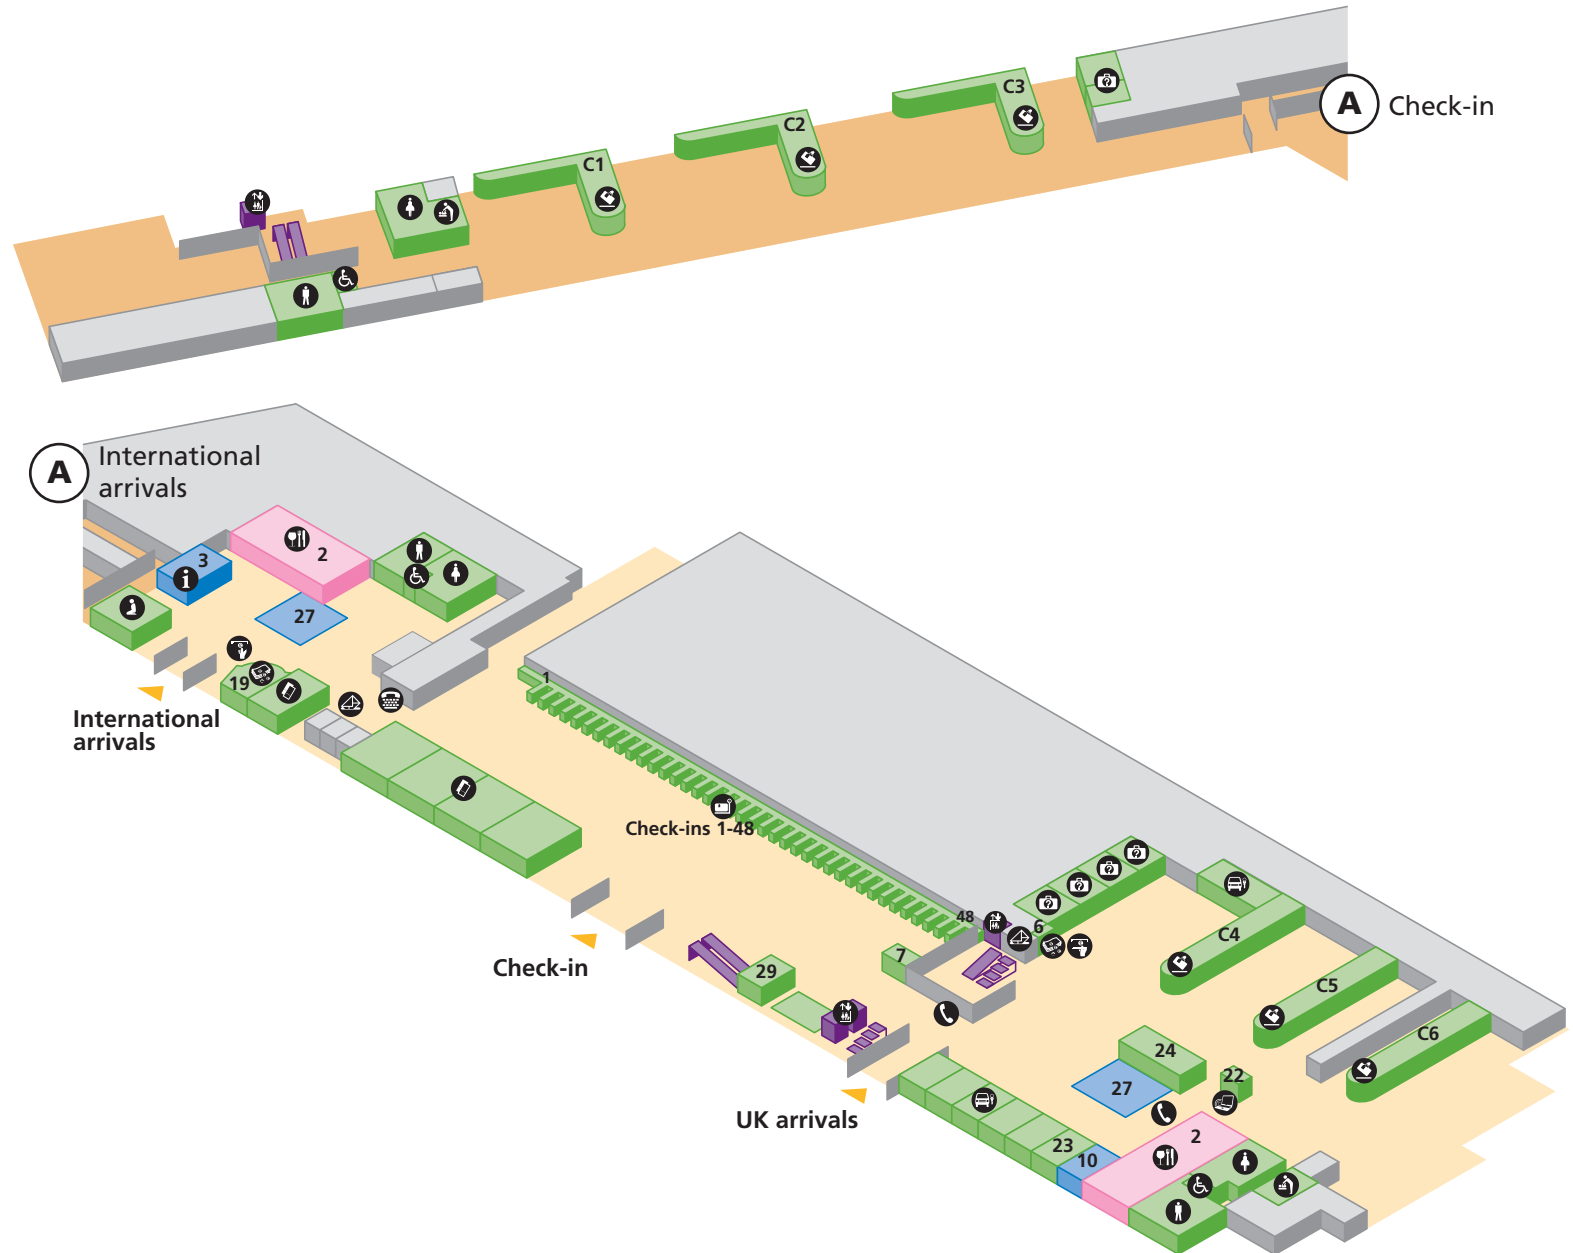

Ground floor

- Public areas
- Passenger areas

Services

-  Accessible toilet
-  Babycare
-  Baggage reclaim
-  Baggage enquiries
-  Bureau de change
-  Car rental
-  Cash machine
-  Prayer/quiet room
-  Check-in
-  Customs
-  Information
-  Lift
-  Postbox
-  Restaurant / Café
-  Telephone
-  Ticket sales
-  Toilet men
-  Toilet women
-  Wireless hotspot
-  6 Travelex Bureau de Change
-  7 Customs point
-  19 ICE Bureau de Change
-  22 Shopping collection point
-  23 Lastminute.com
-  24 Lost property
-  29 Reserved seating

Shopping & restaurants

- 2 Costa Coffee
- 3 VisitScotland
- 10 WHSmith
- 27 Spectrum Internet

First floor – Gates 1 - 12

- Public areas
- Passenger areas

Services

-  Accessible toilet
-  Airline lounge
-  Babycare
-  Bar / Pub
-  Bureau de change
-  Cash machine
-  Check-in
-  Lift
-  Postbox
-  Restaurant / Café
-  Telephone
-  Toilet men
-  Toilet women
-  Wireless hotspot
-  3 Servisair lounge
-  5 BMI lounge
-  6 Travelex Bureau de Change
-  19 ICE Bureau de Change
-  20 BA lounge
-  27 Spectrum Internet
-  29 Reserved seating
-  31 Customs point
-  33 Scot Airways lounge

Shopping & restaurants

- | | | |
|--|---|---|
|  1 OHM Massage |  12 Borders |  22 Caffè Nero |
|  2 Costa Coffee |  13 Tie Rack / Rolling Luggage |  23 EAT. |
|  4 J D Wetherspoon |  14 Accessorize |  24 Paul Bakery and takeaway |
|  7 World Shopping tax free |  15 Boots |  25 Seafood Bar |
|  8 Dixons |  16 Impulse |  26 Best of the Best |
|  9 Art at the Airport |  17 Naturally Cashmere |  28 West Cornwall Pasty Co. |
|  10 WHSmith |  18 Liquorice Tree |  30 Sacho |
|  11 National Shoe Shine Co. |  21 World Duty Free | |

First floor – Gates 14 - 19

- Public areas
- Passenger areas

Services

-  Accessible toilet
-  Airline lounge
-  Babycare
-  Cash machine
-  Lift
-  Restaurant / Café
-  Toilet men
-  Toilet women
- 33  Reserved seating